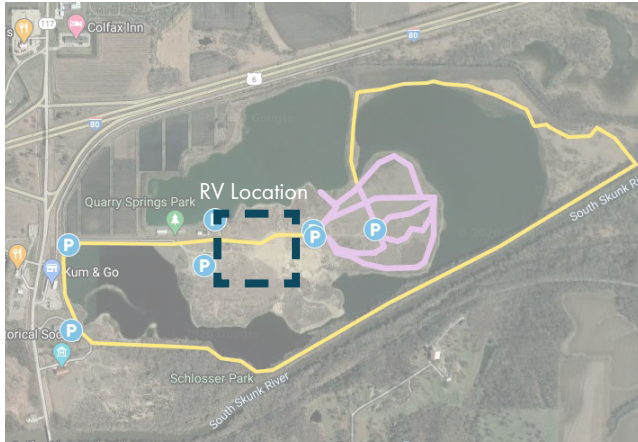

📘 @QuarrySpringsPark

Fundraising efforts are underway to bring approximately 30 RV campsites to the park, to be located east of the park's office. Each site will be equipped with electric and water hook-ups. Additionally, a permanent restroom and shower facility, as well as an onsite dump station, are part of the project.